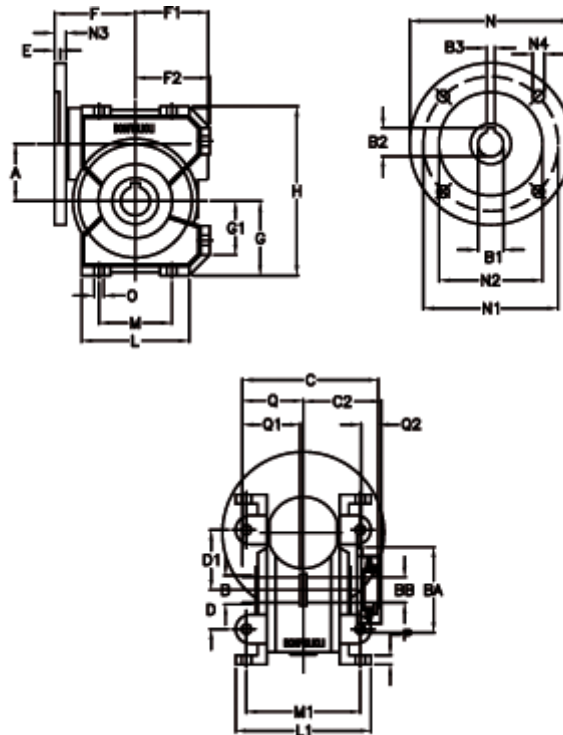

Article number: 390204903602816

Description: Worm Gear with Torque Limiter
VF 49-L1-U-36 P71B14

Measures

a = 49.5	C2 = 63.5	g = 64.5	N = 105	Q1 = 41
B = 25	D = 34	G1 = 46.5	N1 = 85	Q2 = 15
B1 E7 = 14	D1 = 52	H = 146.5	N2 = 70	
B2 = 16.3	Description = VF 49U-xx-71B14	H1 = 110.5	N3 = 10.5	
B3 H9 = 5	E = 3.0	L = 93	N4 = 6.5	
BA = 63	F = 70	L1 = 117	O = 8.5	
BB H7 = 14	F1 = 63	m = 63	P = 8	
C = 105	F2 = 64.5	M1 = 98.5	Q = 51.0	